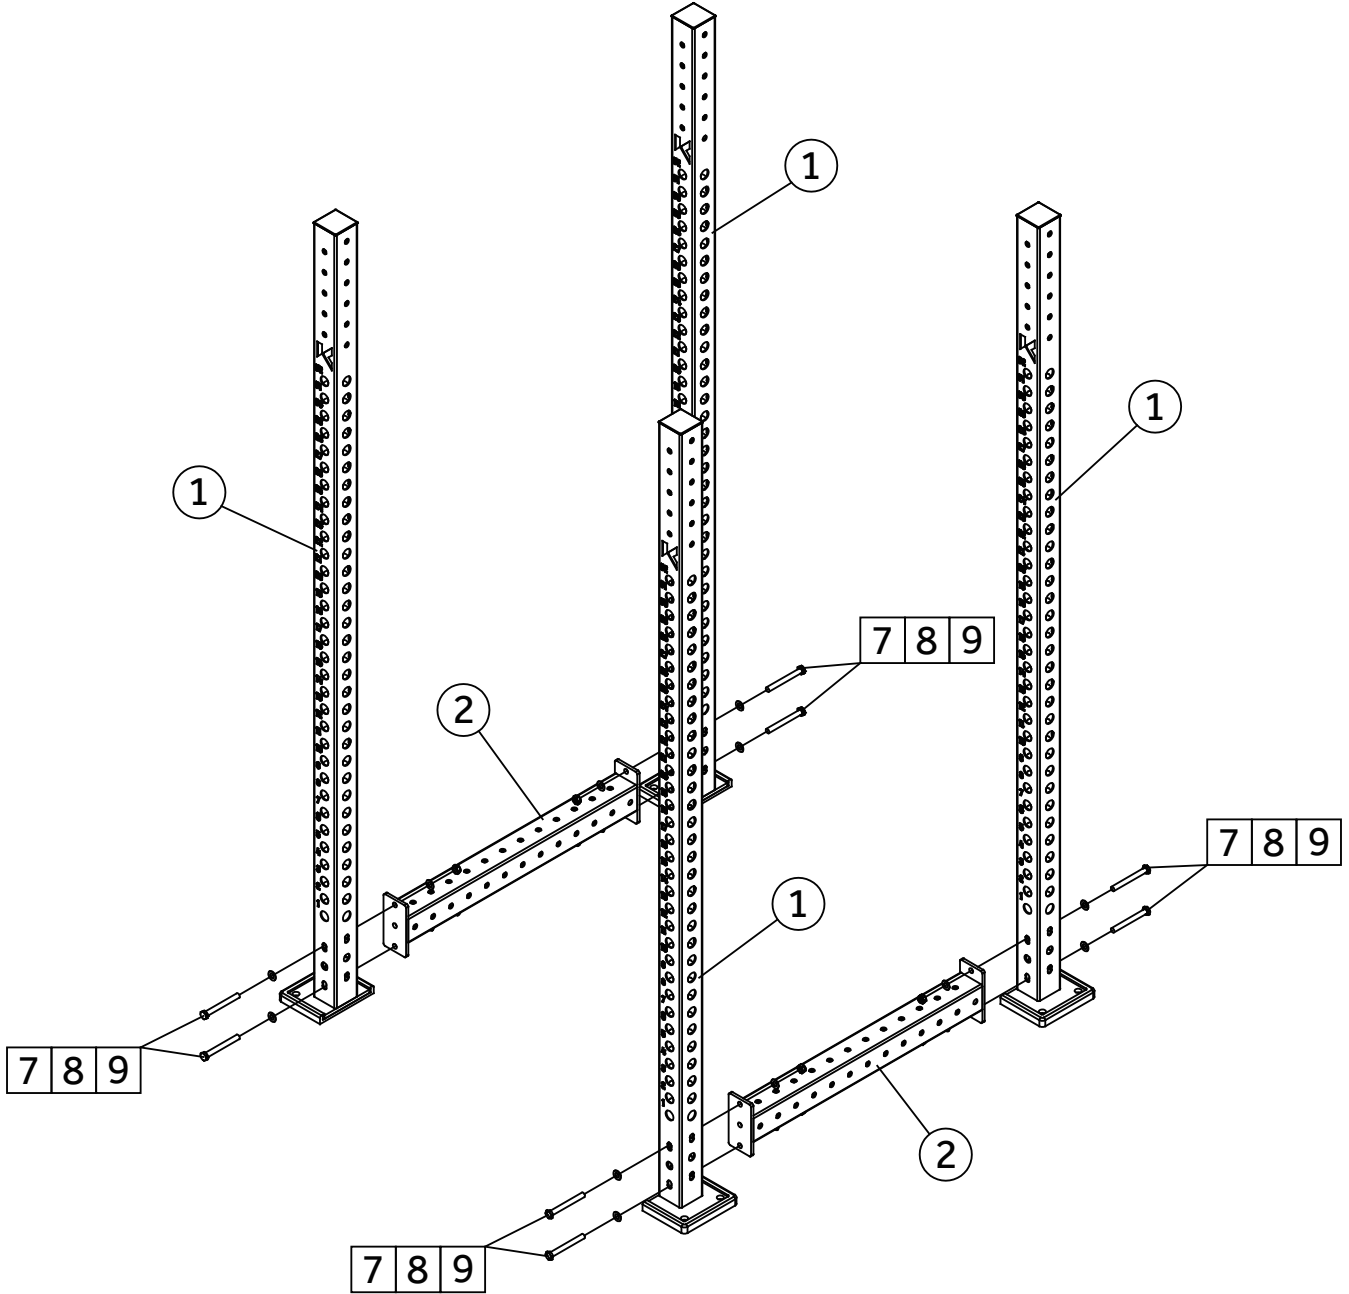

STEP 1

1#	226cm Upright Post	Qty:4	7#		M12*110	Qty:8
2#	78cm Crossbar	Qty:2	8#		12	Qty:16
			9#		M12	Qty:8