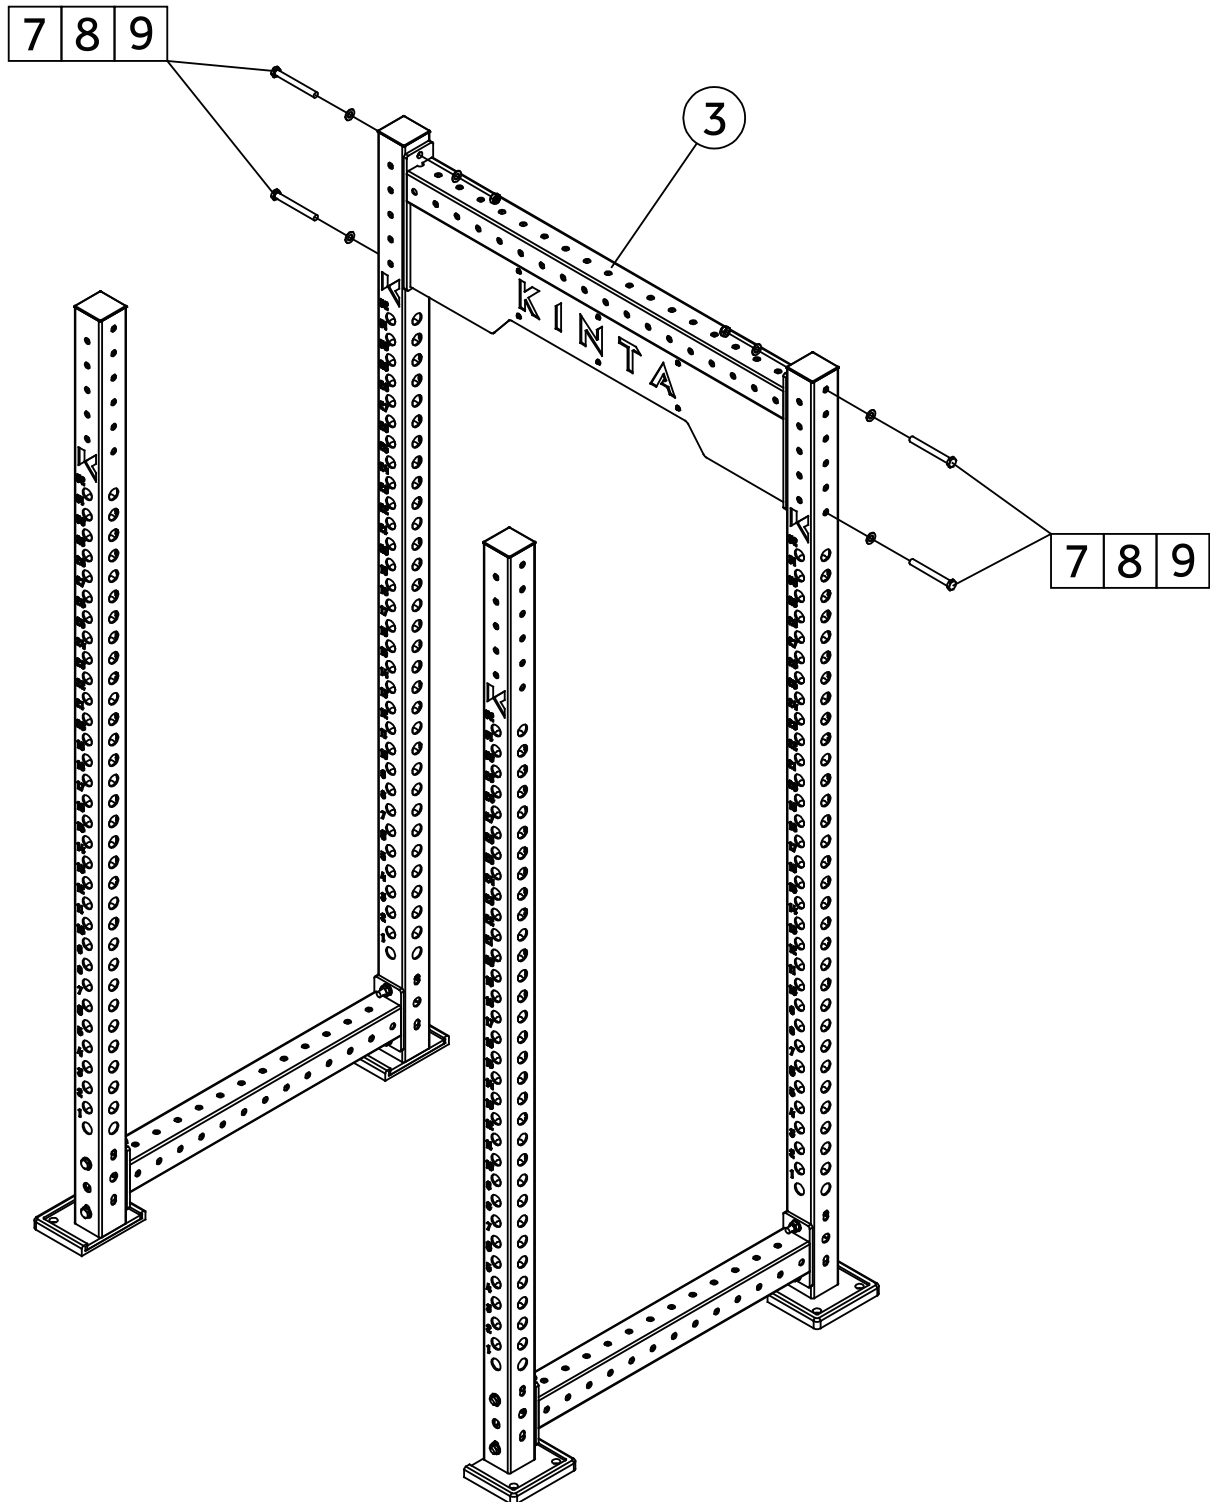

STEP 2

3#	Reinforced Crossbar	Qty:1	7#		M12*110	Qty:4
			8#		12	Qty:8
			9#		M12	Qty:4