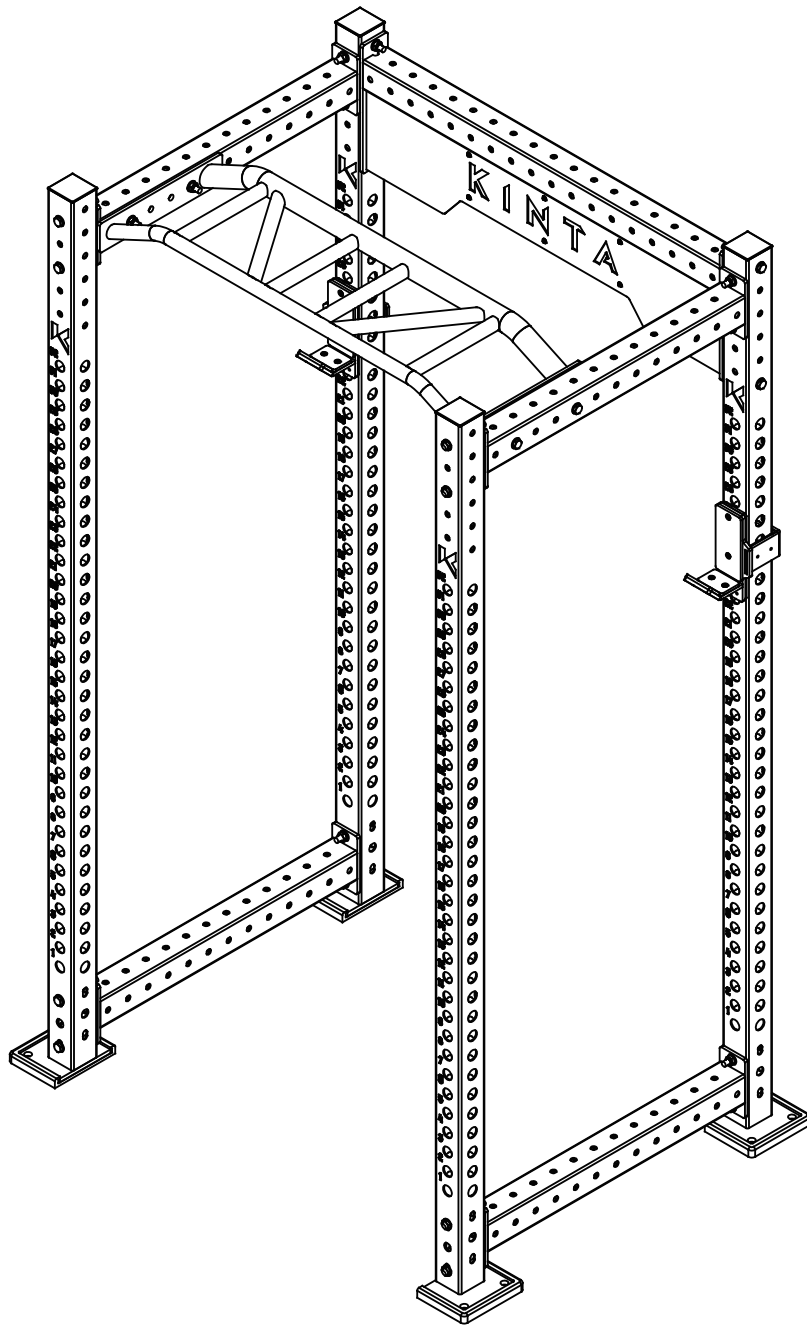

## K75 Recon Two Power Rack

**! CAUTION**  
Read all precautions  
and instructions in this  
manual before using this equipment

Thank you for choosing our Fitness products, We hope you enjoy using and you get maximum benefit of it.

PART LIST

<p>1 226cm Upright Post</p>  <p>4 PCS</p>	<p>2 78cm Crossbar</p>  <p>4 PCS</p>	<p>3 Reinforced Crossbar</p>  <p>1 PC</p>	<p>4 Multigrip Pull Up Bar</p>  <p>1 PC</p>
<p>5 Standard J-Hook (L)</p>  <p>1 PC</p>	<p>6 Standard J-Hook (R)</p>  <p>1 PC</p>	<p>7 M12*110 Bolt</p>  <p>24 PCS</p>	<p>8 M12 Washer</p>  <p>48 PCS</p>
<p>9 M12 Nut</p>  <p>24 PCS</p>			

# Dimension